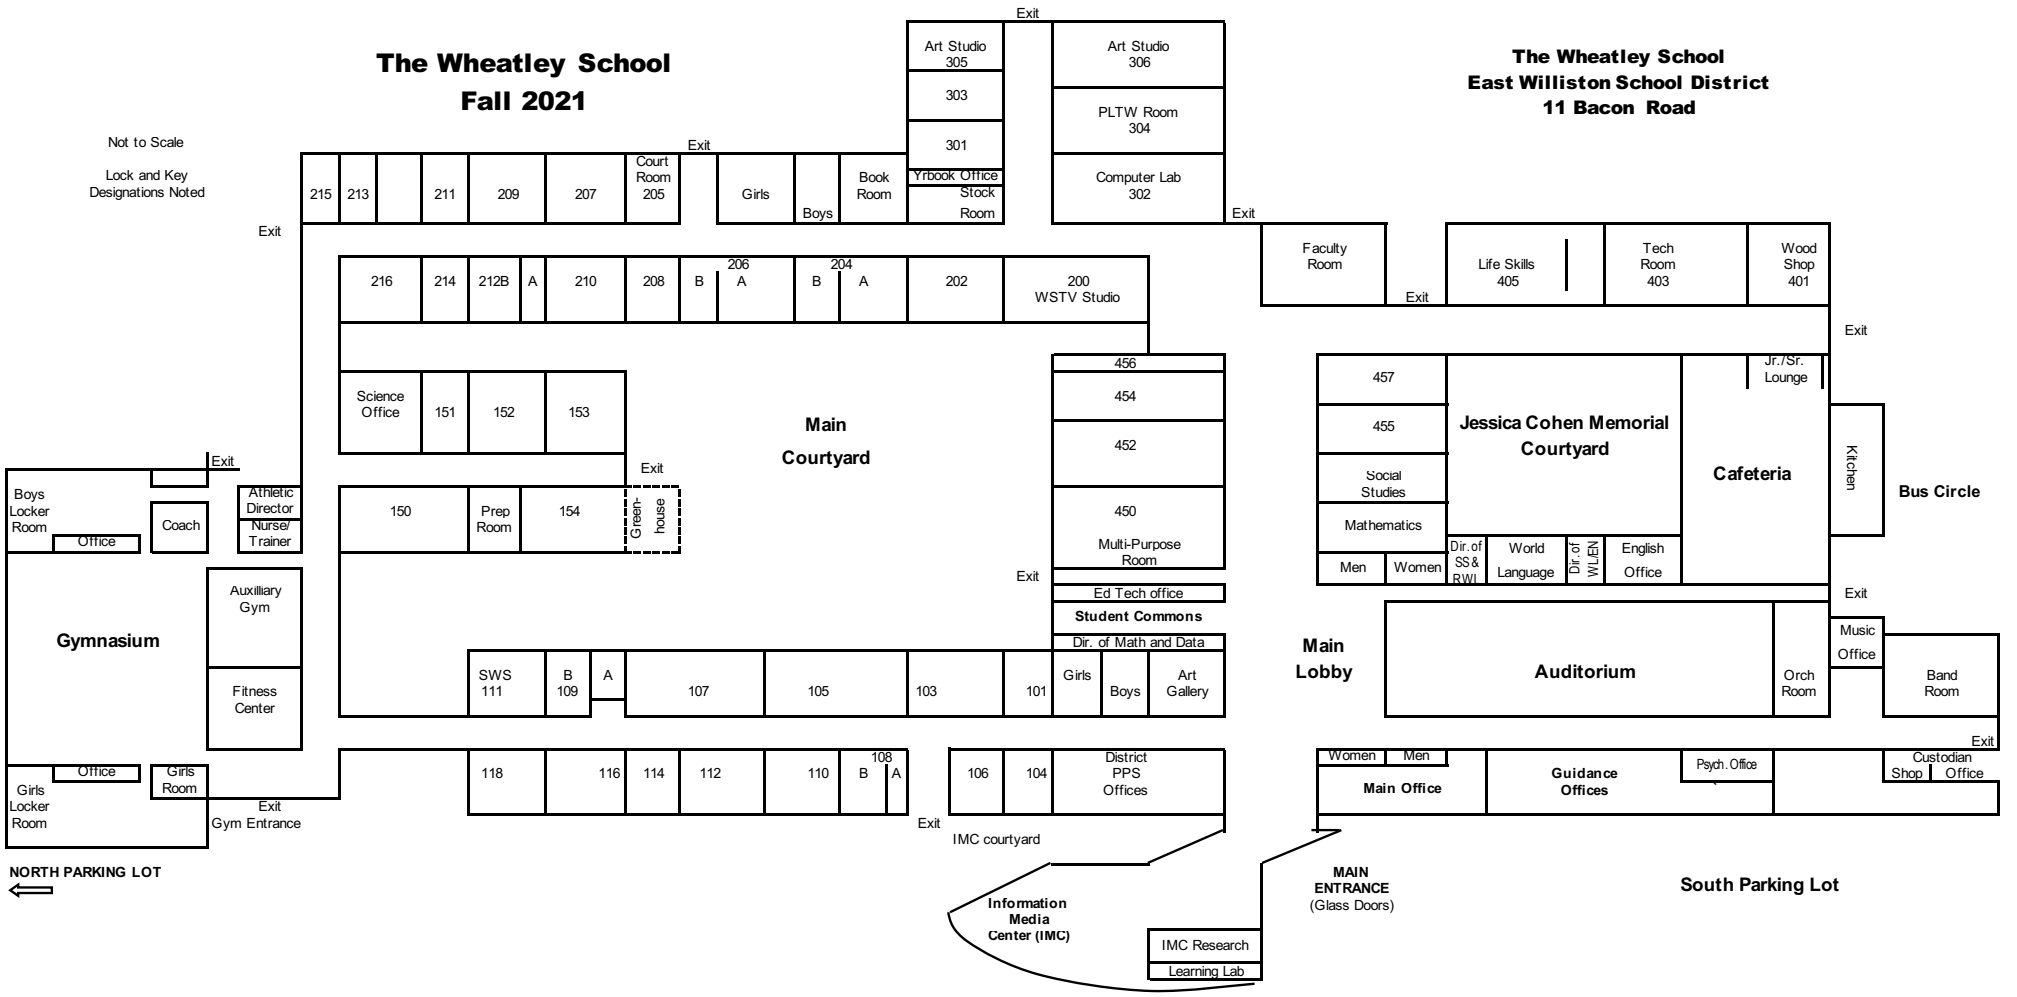

The Wheatley School Fall 2021

The Wheatley School East Williston School District 11 Bacon Road

Not to Scale
Lock and Key
Designations Noted

NORTH PARKING LOT
←

MAIN ENTRANCE
(Glass Doors)

South Parking Lot